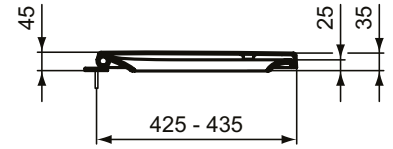

Ideal Standard

Toilet Seats

Ideal Standard i.life B

Article-No.: T468201

Seat and cover

Seat and cover, duroplast, metal hinges

Colour: 01 - White

Features: .

More product details:

Type:	Wrapover toilet seat
Net Weight (kg):	2,36
Material:	Duroplast
Designer:	Palomba Serafini Associati
Height (mm):	35
Width (mm):	360
Depth (mm):	445
Hinge Mechanism:	Normal close
Shape:	Soft square
Fixing:	Top fixing hinges