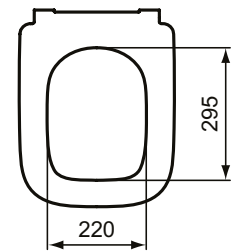

Ideal Standard

Toilet Seats

Ideal Standard i.life B

Article-No.: T468201

Seat and cover

Seat and cover, duroplast, metal hinges

Colour: 01 - White

Features: .

More product details:

Type:	Wrapover toilet seat
Net Weight (kg):	2,36
Material:	Duroplast
Designer:	Palomba Serafini Associati
Height (mm):	35
Width (mm):	360
Depth (mm):	445
Hinge Mechanism:	Normal close
Shape:	Soft square
Fixing:	Top fixing hinges