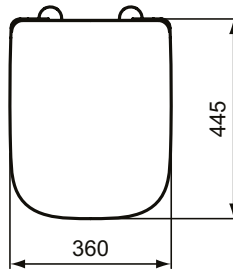

Ideal Standard

Toilet Seats

Ideal Standard i.life B

Article-No.: T468201

Seat and cover

Seat and cover, duroplast, metal hinges

Colour: 01 - White

Features: .

More product details:

Type:	Wrapover toilet seat
Net Weight (kg):	2,36
Material:	Duroplast
Designer:	Palomba Serafini Associati
Height (mm):	35
Width (mm):	360
Depth (mm):	445
Hinge Mechanism:	Normal close
Shape:	Soft square
Fixing:	Top fixing hinges