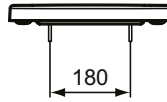

Ideal Standard

Toilet Seats

Ideal Standard i.life B

Article-No.: T468201

Seat and cover

Seat and cover, duroplast, metal hinges

Colour: 01 - White

Features: .

More product details:

Type:	Wrapover toilet seat
Net Weight (kg):	2,36
Material:	Duroplast
Designer:	Palomba Serafini Associati
Height (mm):	35
Width (mm):	360
Depth (mm):	445
Hinge Mechanism:	Normal close
Shape:	Soft square
Fixing:	Top fixing hinges